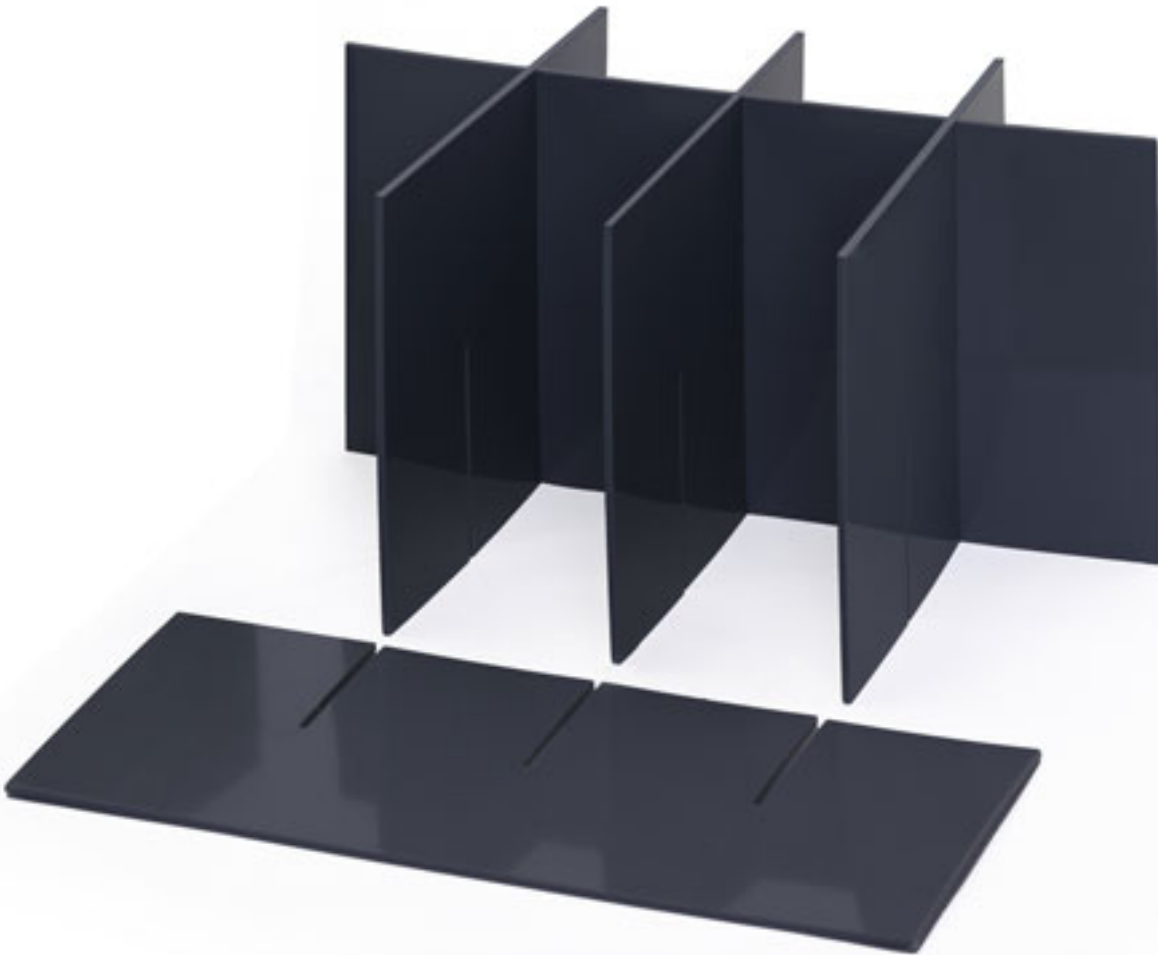

SPECIAL INSERTS ESD SGF 43

CLEAN SUBDIVIDERS

SPECIAL INSERTS ESD SGF 43

ARTICLE NO.: ESD SGF 43

No matter, how many compartments and heights you want to divide your ESD euro containers: We produce customized solutions on request!

The functional plug-in system is pre-milled to your exact specifications.

SPECIAL INSERTS ESD SGF 64

CLEAN SUBDIVIDERS

SPECIAL INSERTS ESD SGF 64

ARTICLE NO.: ESD SGF 64

No matter, how many compartments and heights you want to divide your ESD euro containers: We produce customized solutions on request!

The functional plug-in system is pre-milled to your exact specifications.

SPECIAL INSERTS ESD SGF 86

CLEAN SUBDIVIDERS

SPECIAL INSERTS ESD SGF 86

ARTICLE NO.: ESD SGF 86

No matter, how many compartments and heights you want to divide your ESD euro containers: We produce customized solutions on request!